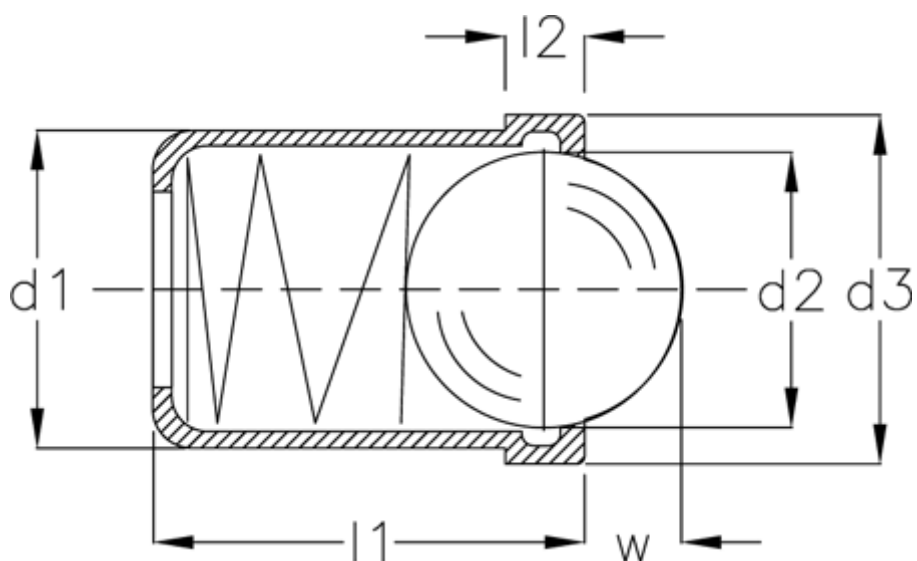

Data Sheet

Article number: 20854002

Description: E+G
Spring plunger GN 614-6-MS

Measures

d1	= 6
d2	= 5.0
d3	= 6.5
l1	= 7.0
l2	= 1.0
Spring pressure N bottom	= 11.5
Spring pressure N top	= 5.5
W	= 1.6